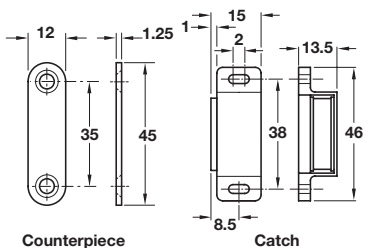

Magnetic catch, screw fixing

- > Catch: Floating
- > Counterpiece: Fixed
- > Plastic catch and steel counterpiece
- > Order qty: Multiples of 10 pcs

Pull (approx.)	4-5 kg
Finish	Cat. No
White	246.29.703
Black	246.29.301

COMPONENTS, FIXINGS AND CONSUMABLES 2014, © Häfele U.K. Ltd 2014. Dimensional data not binding. We reserve the right to alter specifications without notice.