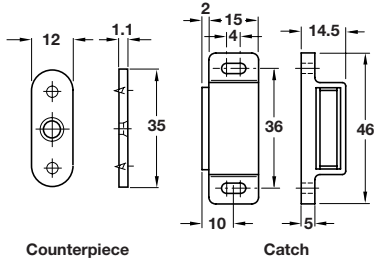

SCREW FIXING MAGNETIC CATCHES

Magnetic catch, screw fixing