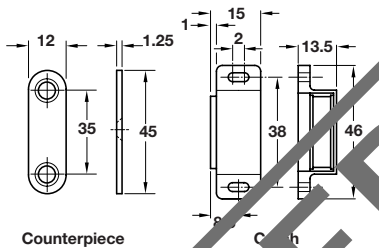

Magnetic catch, screw fixing