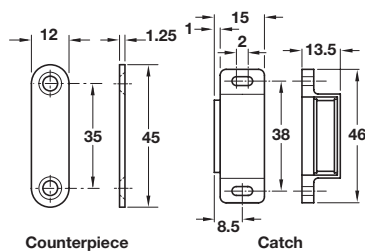

### Magnetic catch, screw fixing

- > Catch: Floating
- > Counterpiece: Fixed
- > Plastic catch and steel counterpiece
- > Order qty: Multiples of 10 pcs

Pull (approx.)	2 kg
Finish	Cat. No
White	246.26.741
Brown	246.26.141

### Magnetic catch, screw fixing

- > Catch: Floating
- > Counterpiece: Fixed
- > Plastic catch and steel counterpiece
- > Order qty: Multiples of 10 pcs

Pull (approx.)	3-4 kg
Finish	Cat. No
White	246.26.720
Brown	246.26.122

### Magnetic catch, screw fixing

- > Catch: Floating
- > Counterpiece: Fixed
- > Plastic catch and steel counterpiece
- > Order qty: Multiples of 10 pcs

Pull (approx.)	4-5 kg
Finish	Cat. No
White	246.29.703
Black	246.29.301