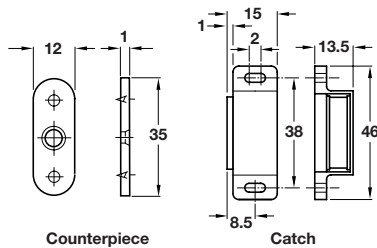

### Magnetic catch, screw fixing

- > Catch: Floating
- > Counterpiece: Fixed
- > Plastic catch and steel counterpiece
- > Order qty: Multiples of 10 pcs

Pull (approx.)	2 kg
Finish	Cat. No
White	246.26.741
Brown	246.26.141

### Magnetic catch, screw fixing

- > Catch: Floating
- > Counterpiece: Fixed
- > Plastic catch and steel counterpiece
- > Order qty: Multiples of 10 pcs

Pull (approx.)	3-4 kg
Finish	Cat. No
White	246.26.720
Brown	246.26.122

### Magnetic catch, screw fixing

- > Catch: Floating
- > Counterpiece: Fixed
- > Plastic catch and steel counterpiece
- > Order qty: Multiples of 10 pcs

Pull (approx.)	4-5 kg
Finish	Cat. No
White	246.29.703
Black	246.29.301