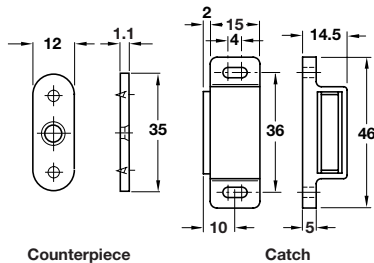

## SCREW FIXING MAGNETIC CATCHES

### Magnetic catch, screw fixing

- > Catch: Floating
- > Counterpiece: Fixed
- > Plastic catch and steel counterpiece
- > Order qty: Multiples of 10 pcs

Pull (approx.)	2 kg
Finish	Cat. No
White	246.26.741
Brown	246.26.141

### Magnetic catch, screw fixing

- > Catch: Floating
- > Counterpiece: Fixed
- > Plastic catch and steel counterpiece
- > Order qty: Multiples of 10 pcs

Pull (approx.)	3-4 kg
Finish	Cat. No
White	246.26.720
Brown	246.26.122

### Magnetic catch, screw fixing

- > Catch: Floating
- > Counterpiece: Fixed
- > Plastic catch and steel counterpiece
- > Order qty: Multiples of 10 pcs

Pull (approx.)	4-5 kg
Finish	Cat. No
White	246.29.703
Black	246.29.301